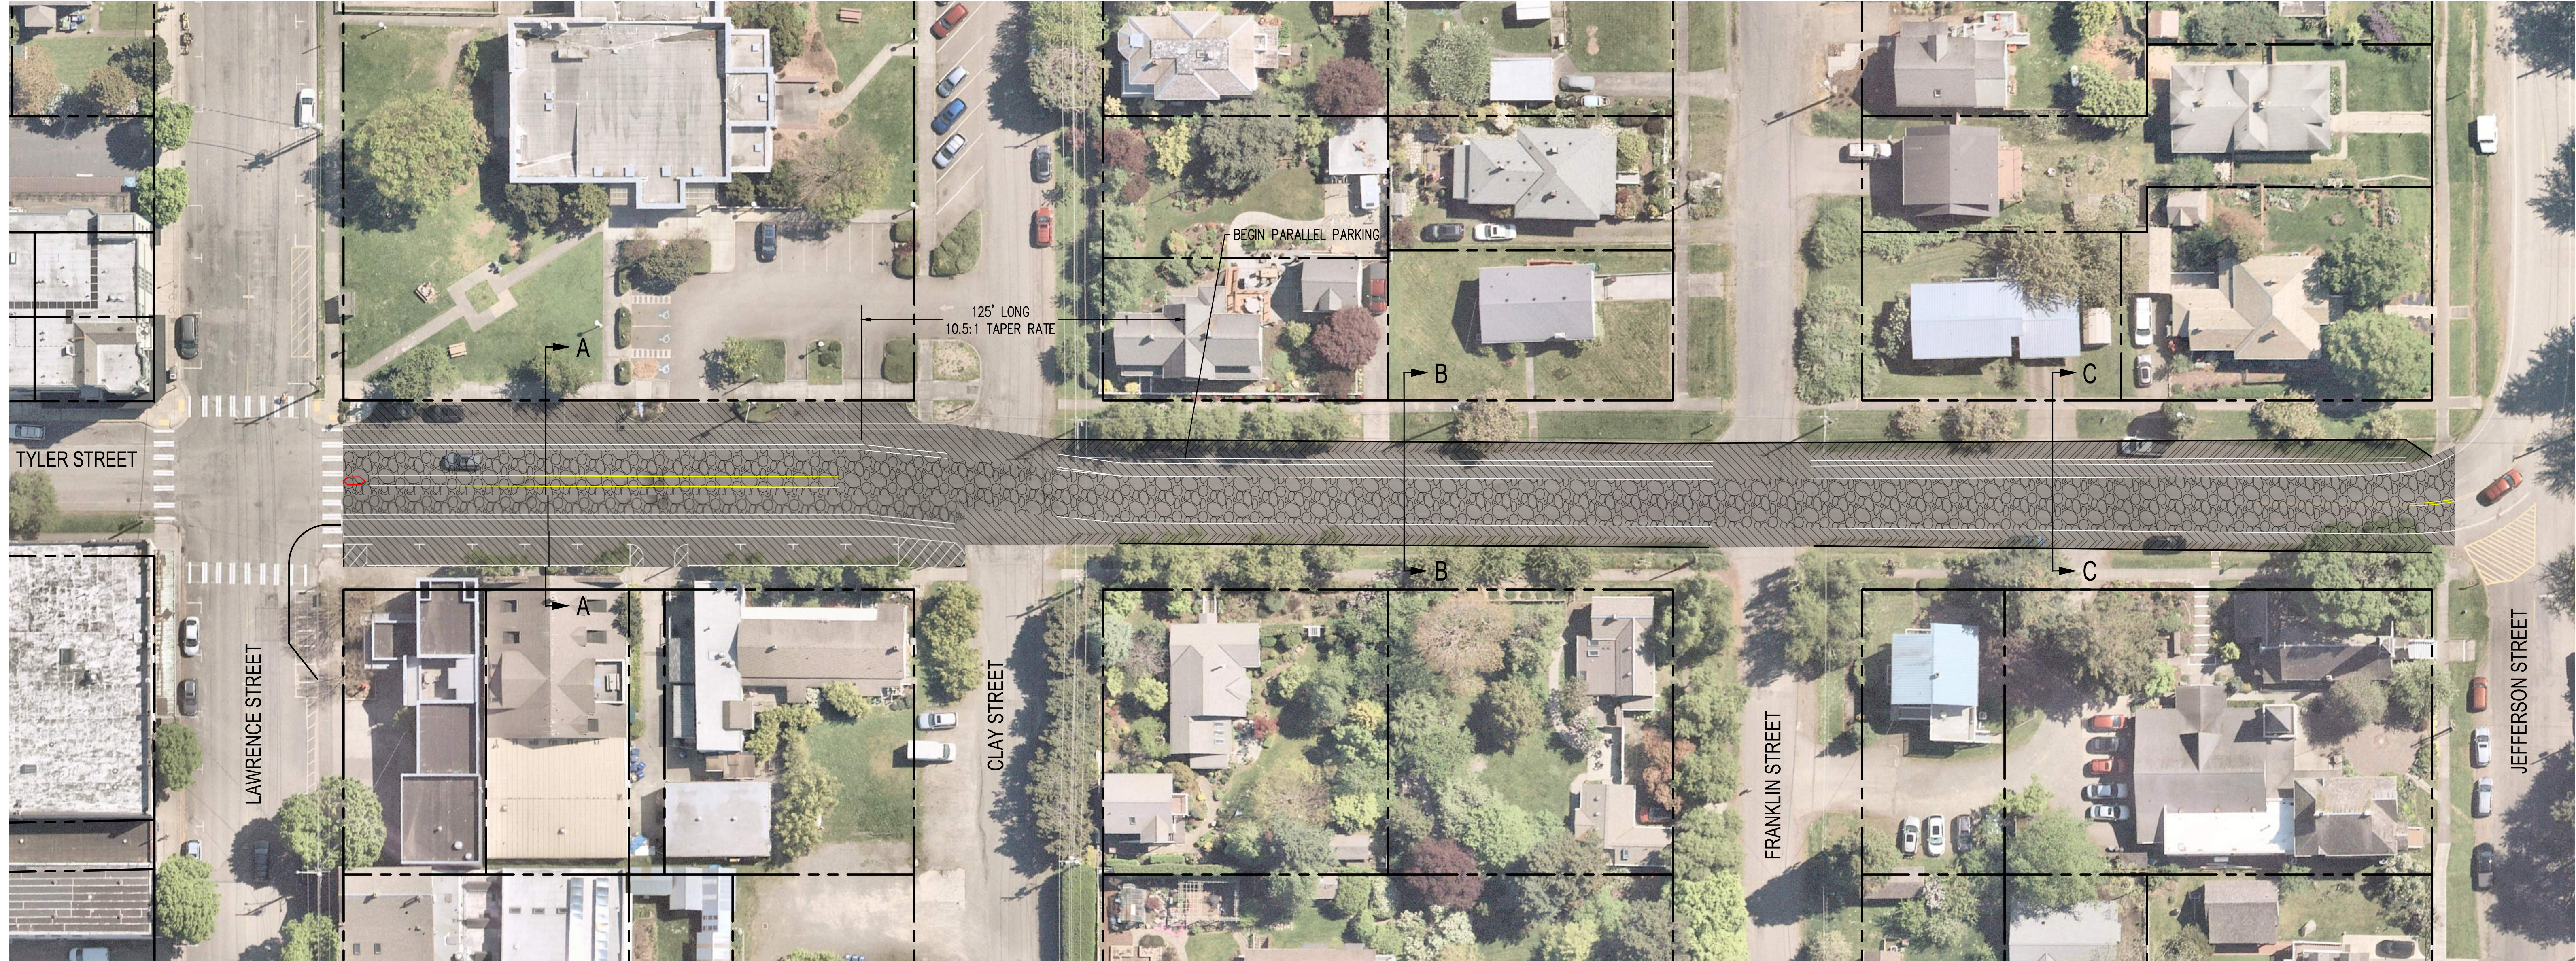

PAVING LEGEND

	FULL DEPTH RECLAMATION
	GRIND & INLAY
	OVERLAY OVER GRAVEL

**OPTION 1
HEAD-IN ANGLED PARKING**

PAVING LEGEND

	FULL DEPTH RECLAMATION
	GRIND & INLAY
	OVERLAY OVER GRAVEL

**OPTION 2
BACK-IN ANGLED PARKING**

**OPTION 3
 PARALLEL PARKING**