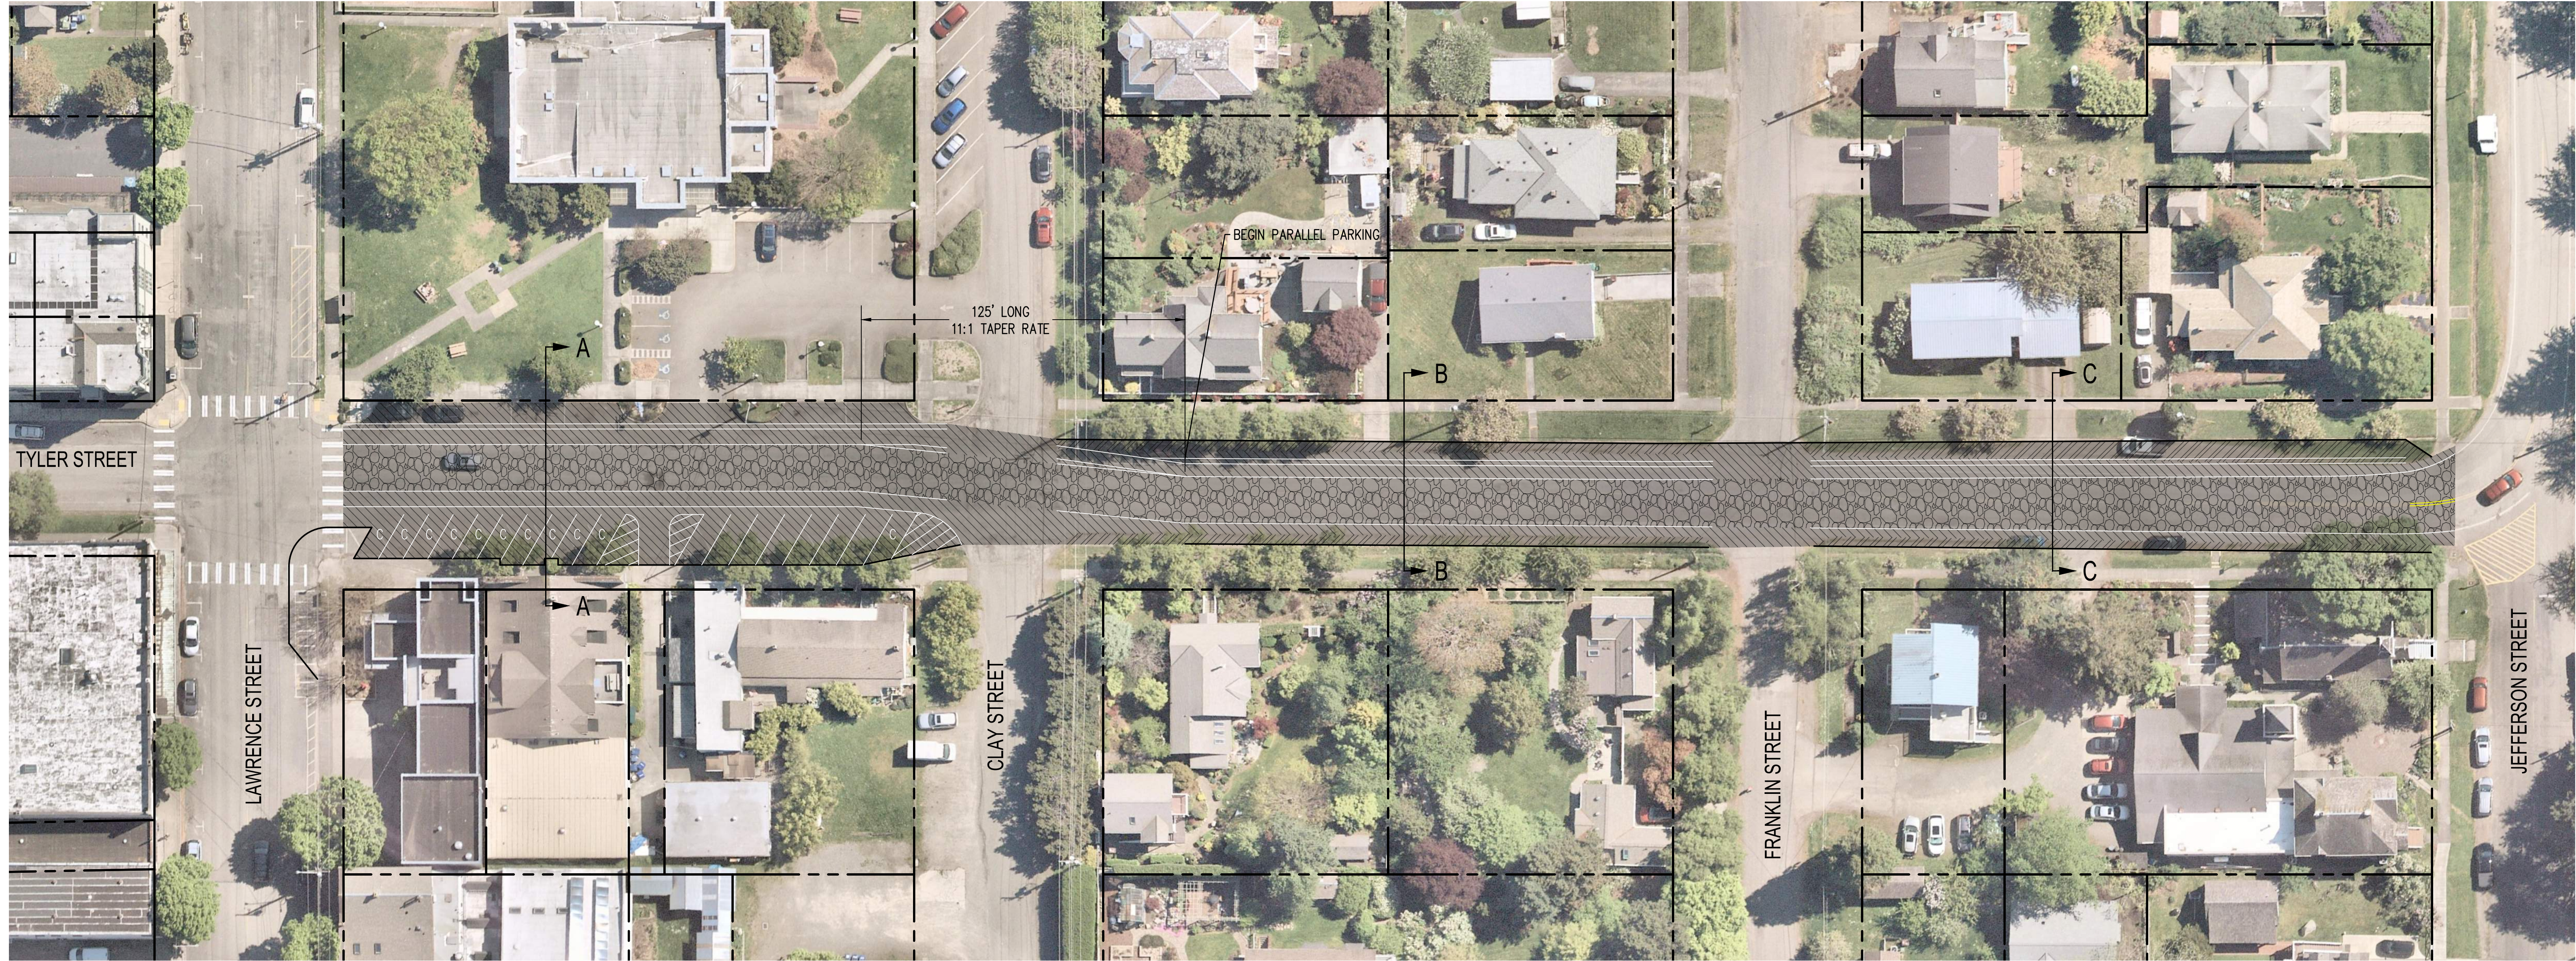

PAVING LEGEND

	FULL DEPTH RECLAMATION
	GRIND & INLAY
	OVERLAY OVER GRAVEL

**OPTION 1
HEAD-IN ANGLED PARKING**

PAVING LEGEND

	FULL DEPTH RECLAMATION
	GRIND & INLAY
	OVERLAY OVER GRAVEL

**OPTION 2
BACK-IN ANGLED PARKING**

**OPTION 3
 PARALLEL PARKING**