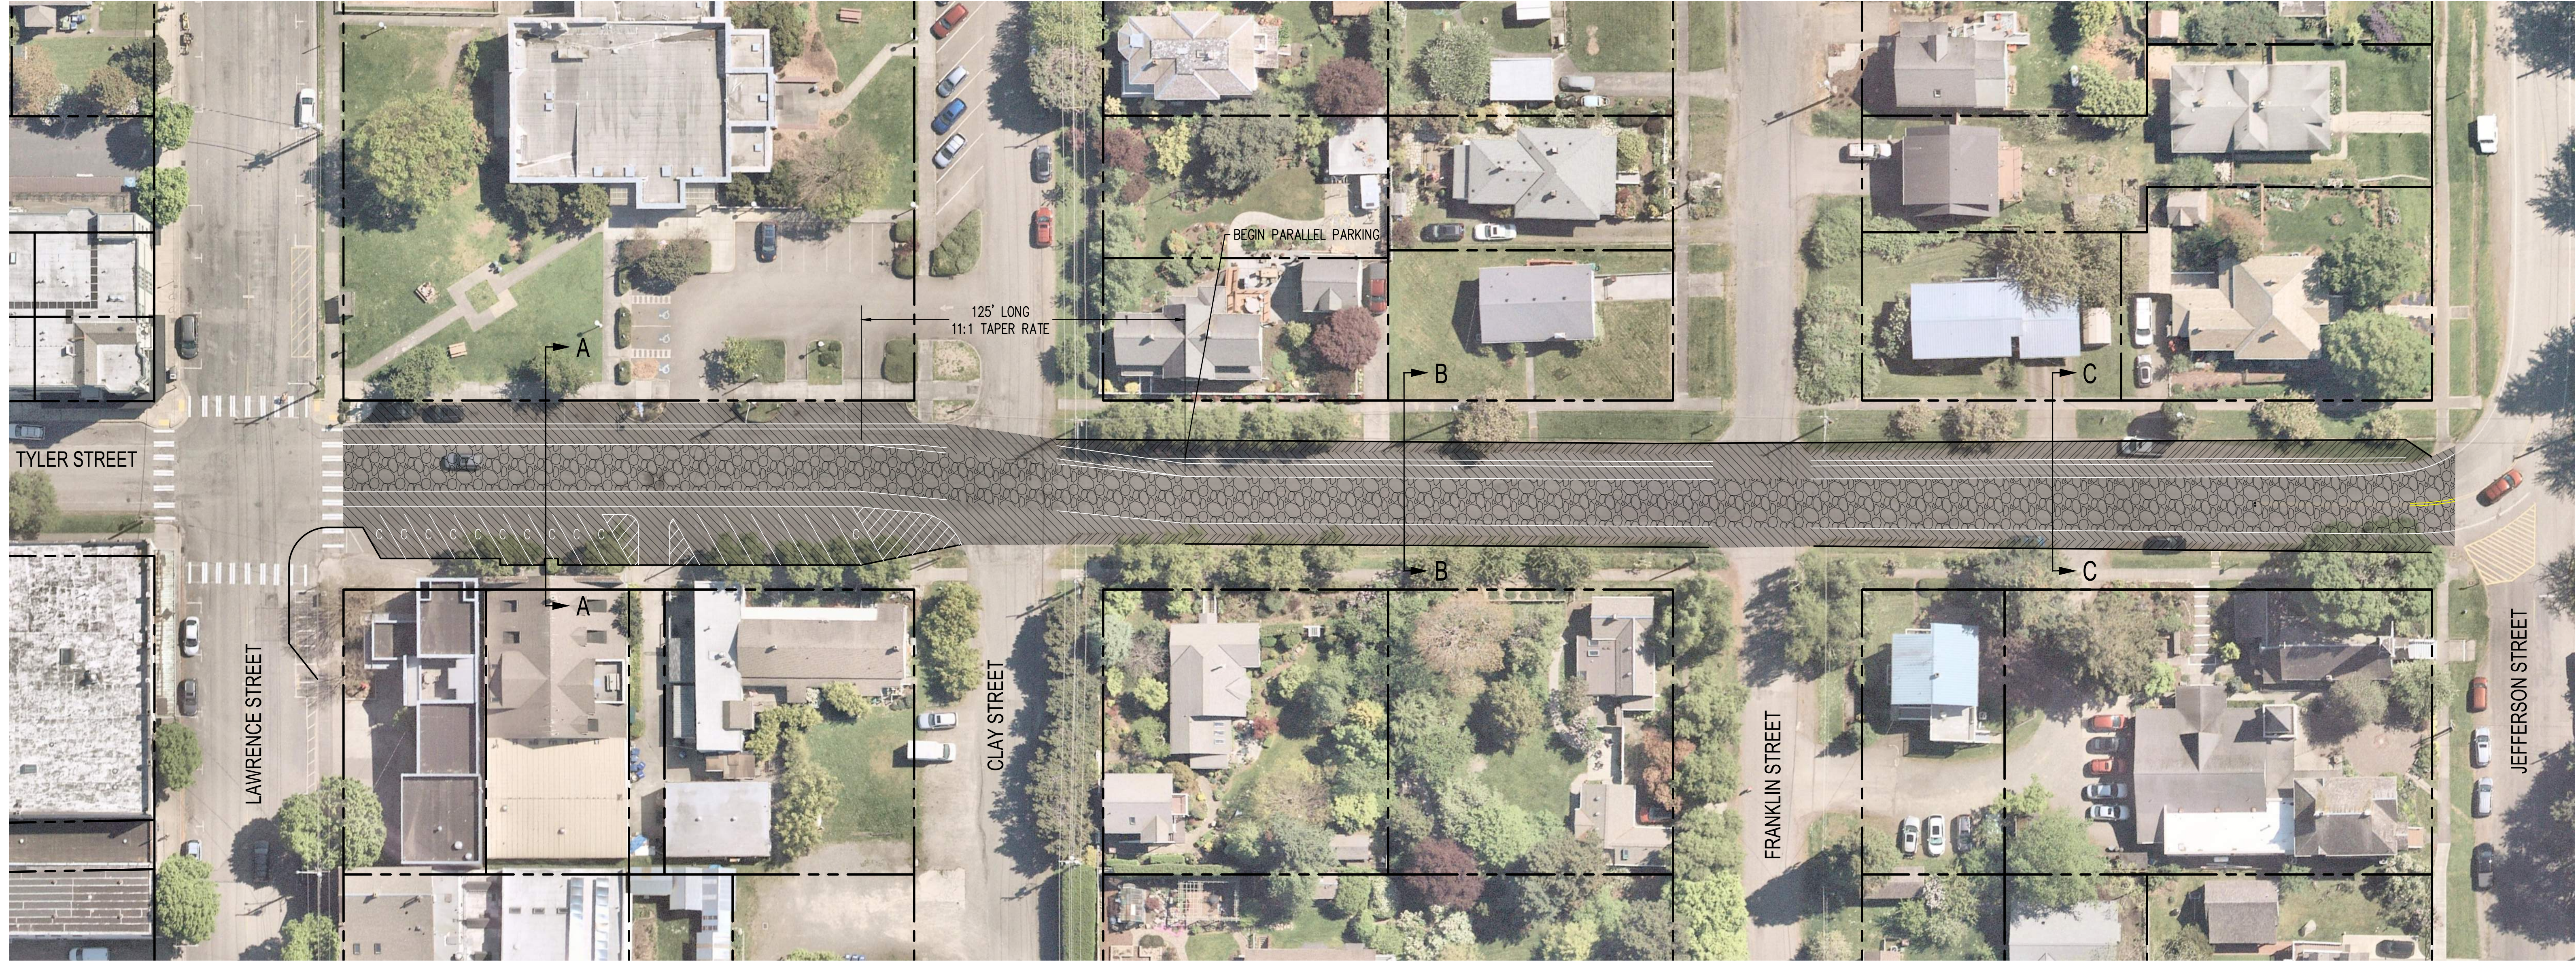

PAVING LEGEND

	FULL DEPTH RECLAMATION
	GRIND & INLAY
	OVERLAY OVER GRAVEL

**OPTION 1
HEAD-IN ANGLED PARKING**

PAVING LEGEND

	FULL DEPTH RECLAMATION
	GRIND & INLAY
	OVERLAY OVER GRAVEL

**OPTION 2
BACK-IN ANGLED PARKING**

**OPTION 3
 PARALLEL PARKING**