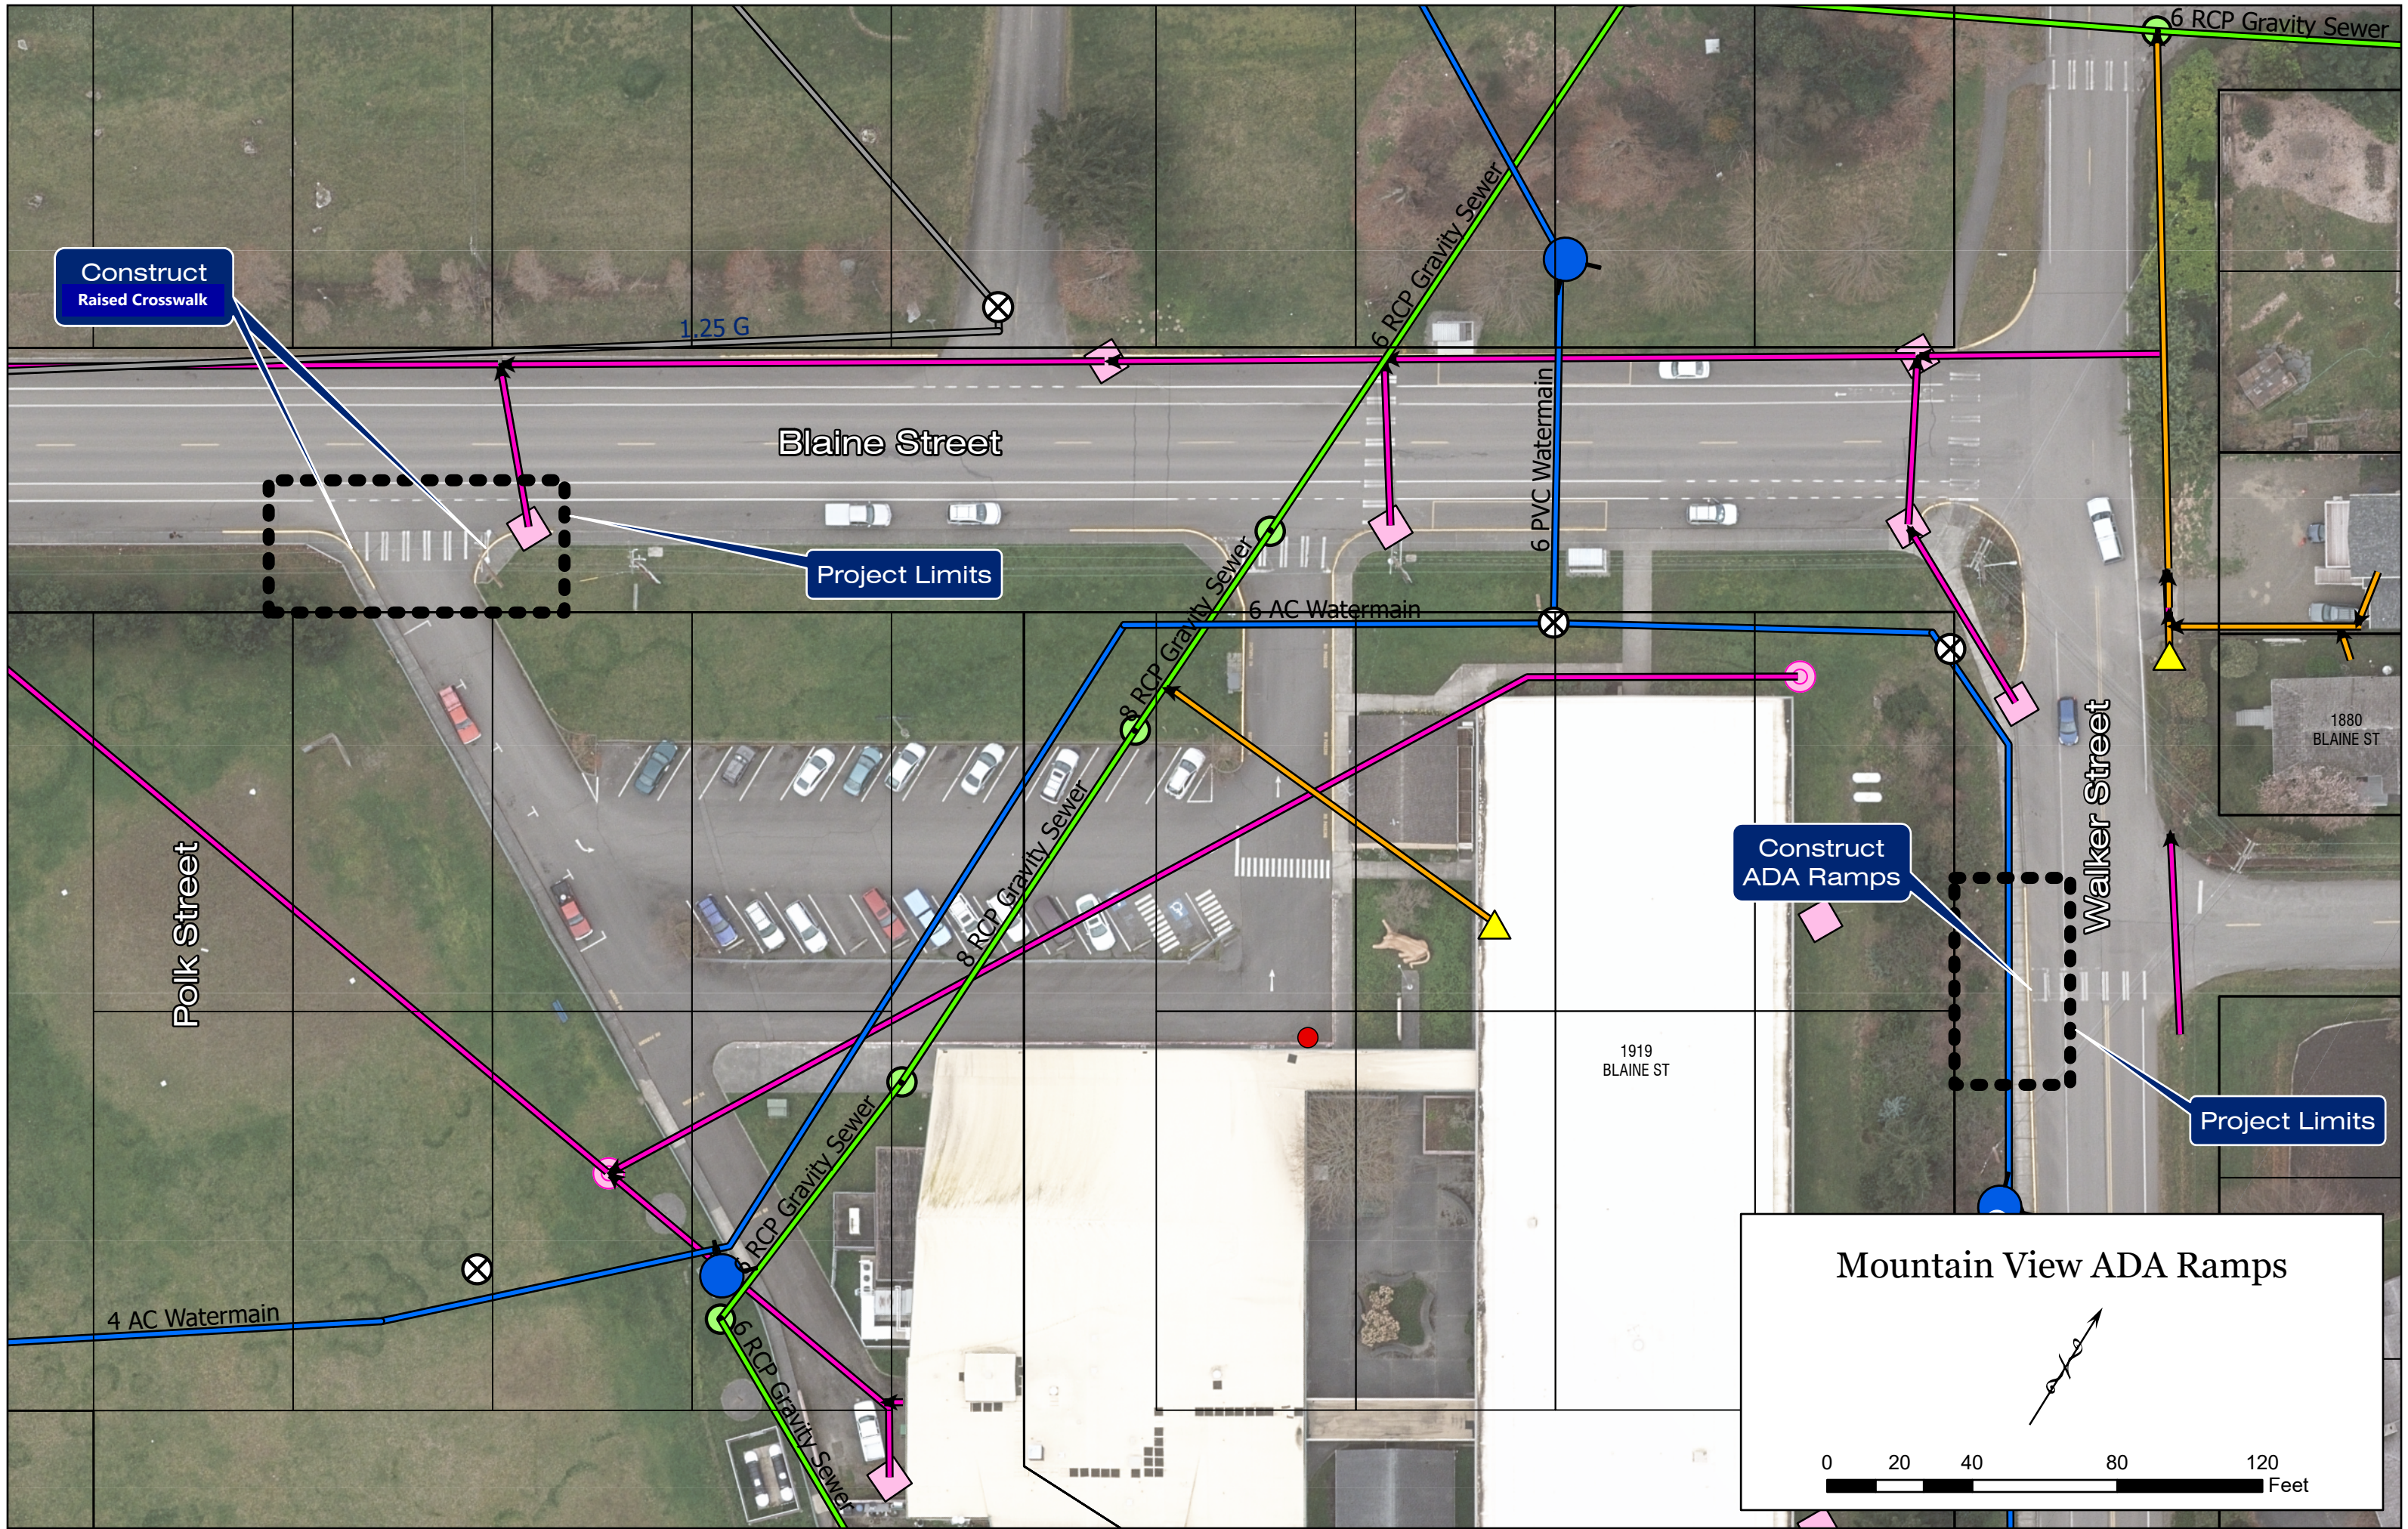

Construct ADA Ramps

Construct ADA Ramps

Project Limits

Lawrence Street ADA Ramps

0 20 40 80 120 Feet

Construct
Raised Crosswalk

Project Limits

Construct
ADA Ramps

Project Limits

Mountain View ADA Ramps

0 20 40 80 120 Feet

Tyler Street
Overlay Project