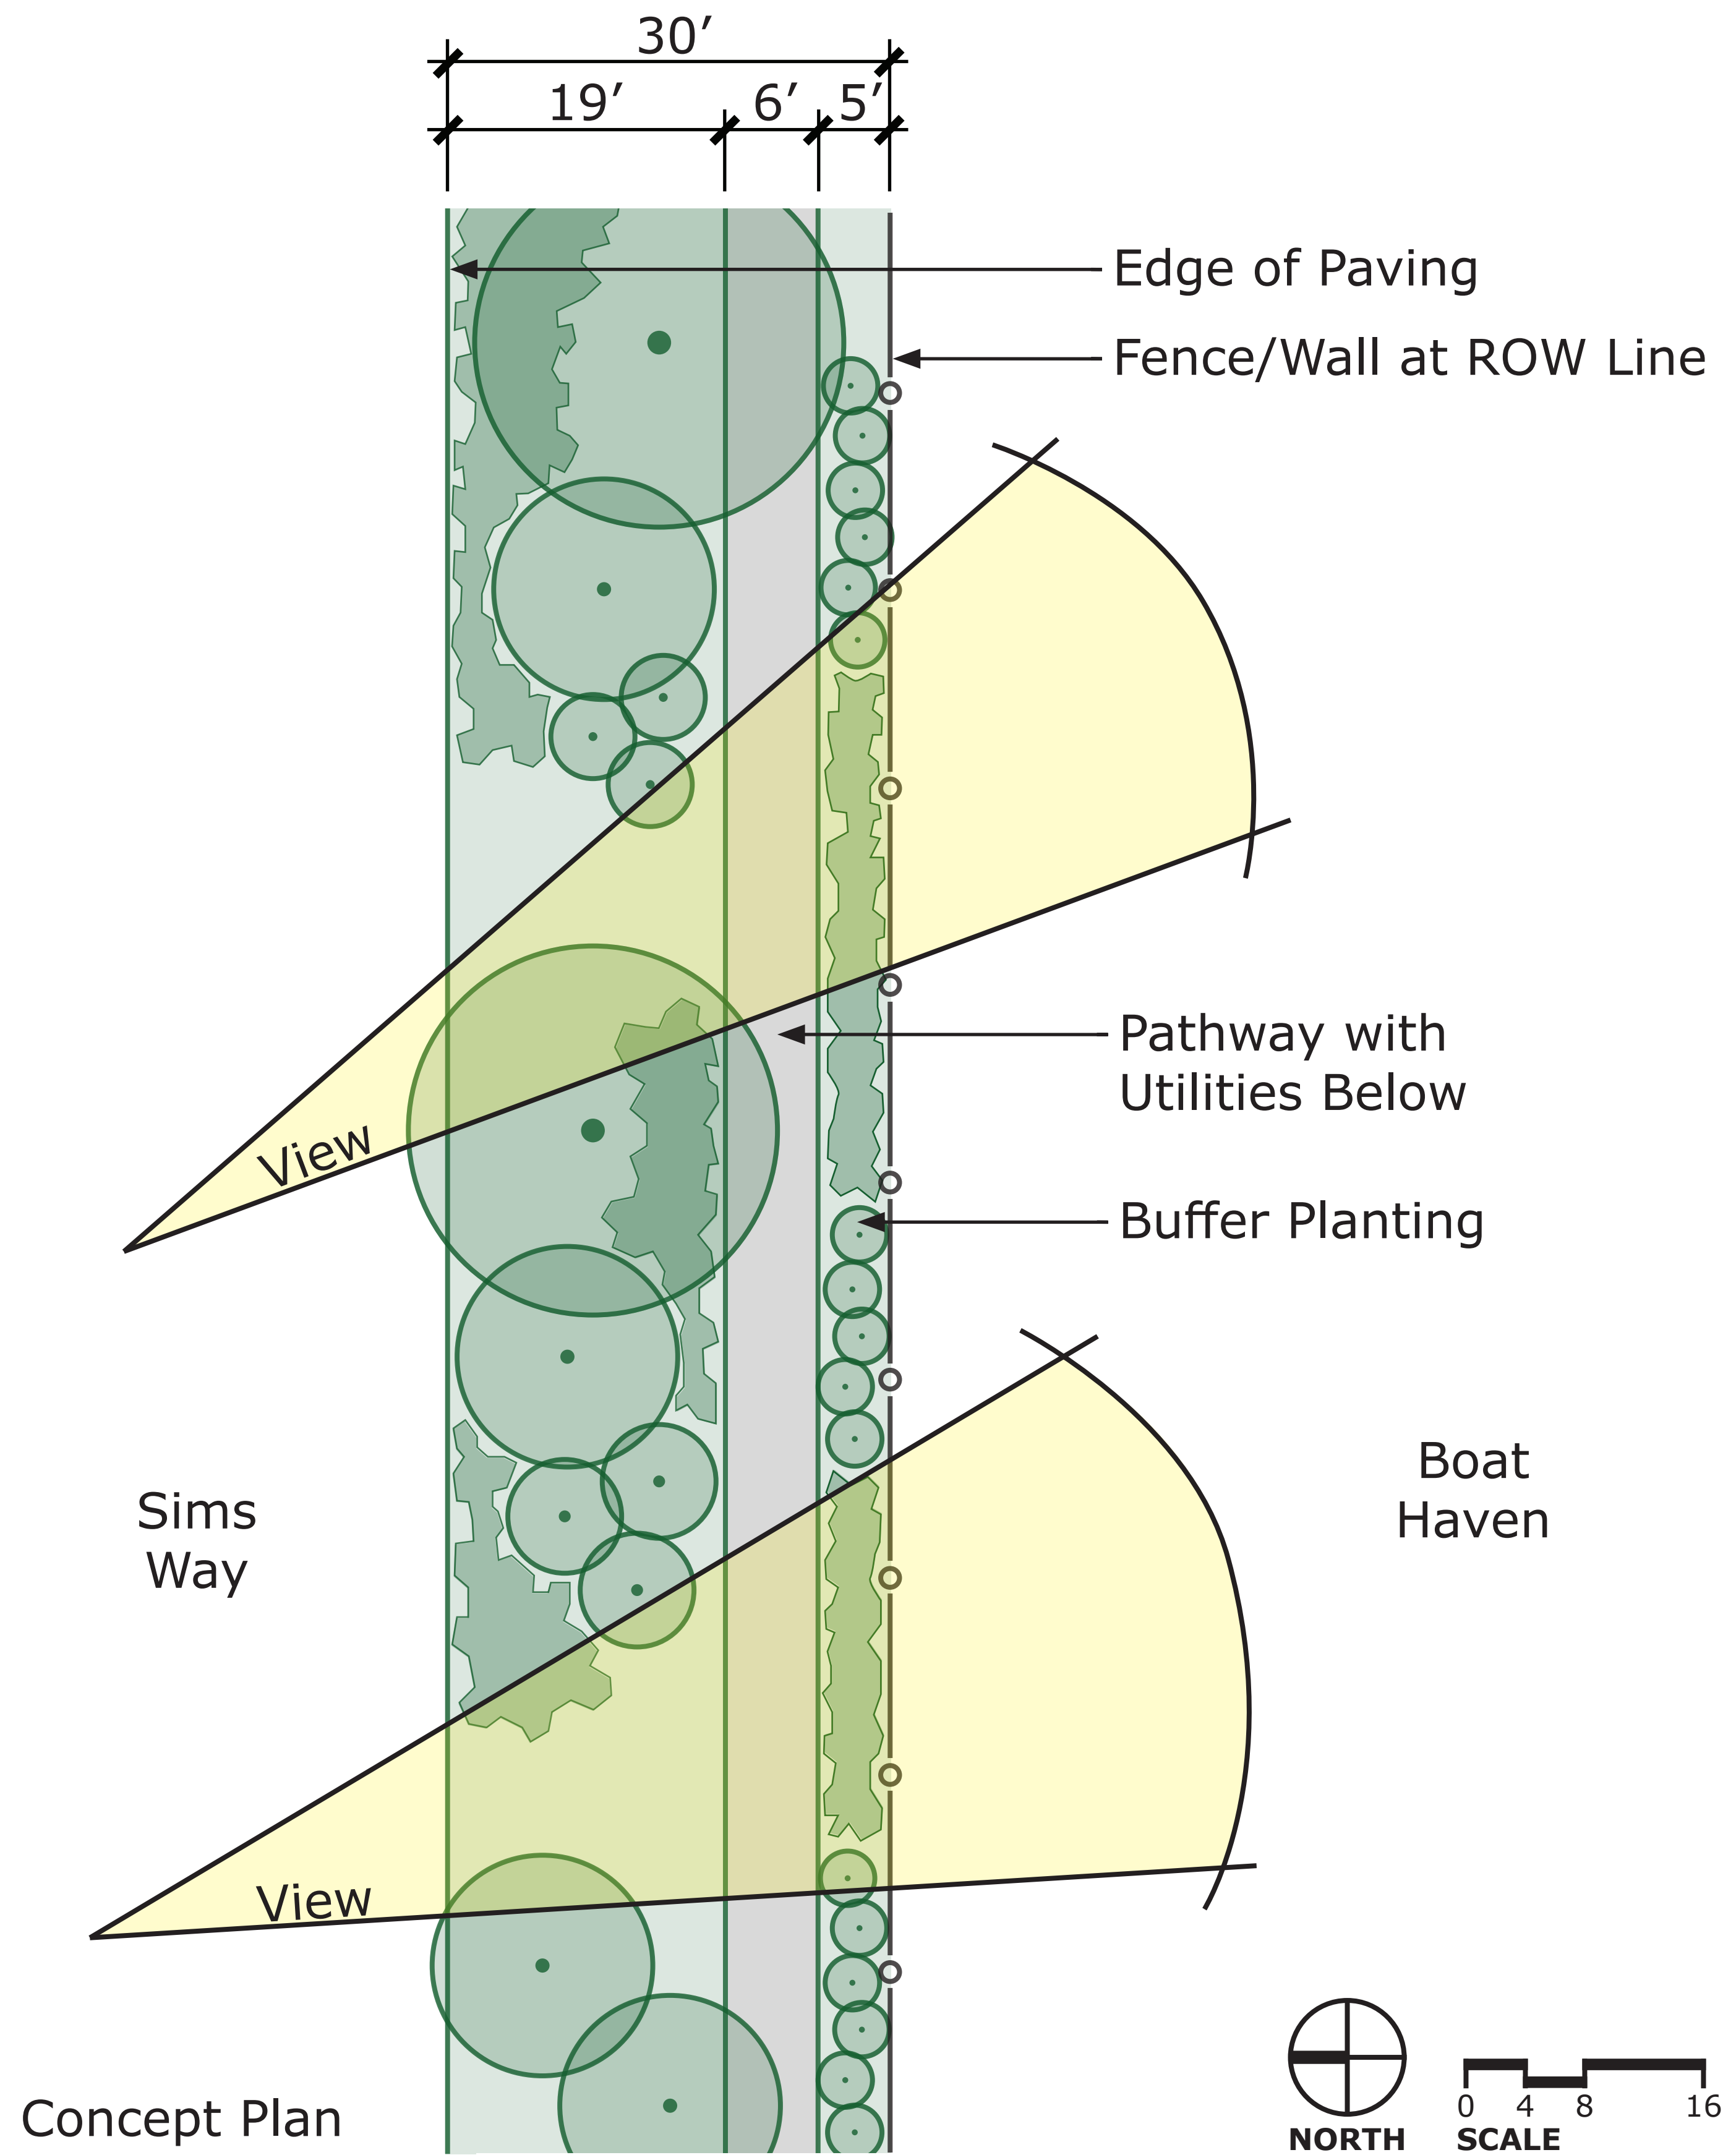

# Parkway Concept

## South Side of Road - Boat Haven

Section (not to scale)

Concept Plan

Sims Way Gateway Plan Implementation and Boat Yard Expansion  
**Stakeholder Meeting #7 - 7/26/2022**

## North Side of Road - Kah Tai Park

Section (not to scale)

Sims Way Gateway Plan Implementation and Boat Yard Expansion  
**Stakeholder Meeting #7 - 7/26/2022**