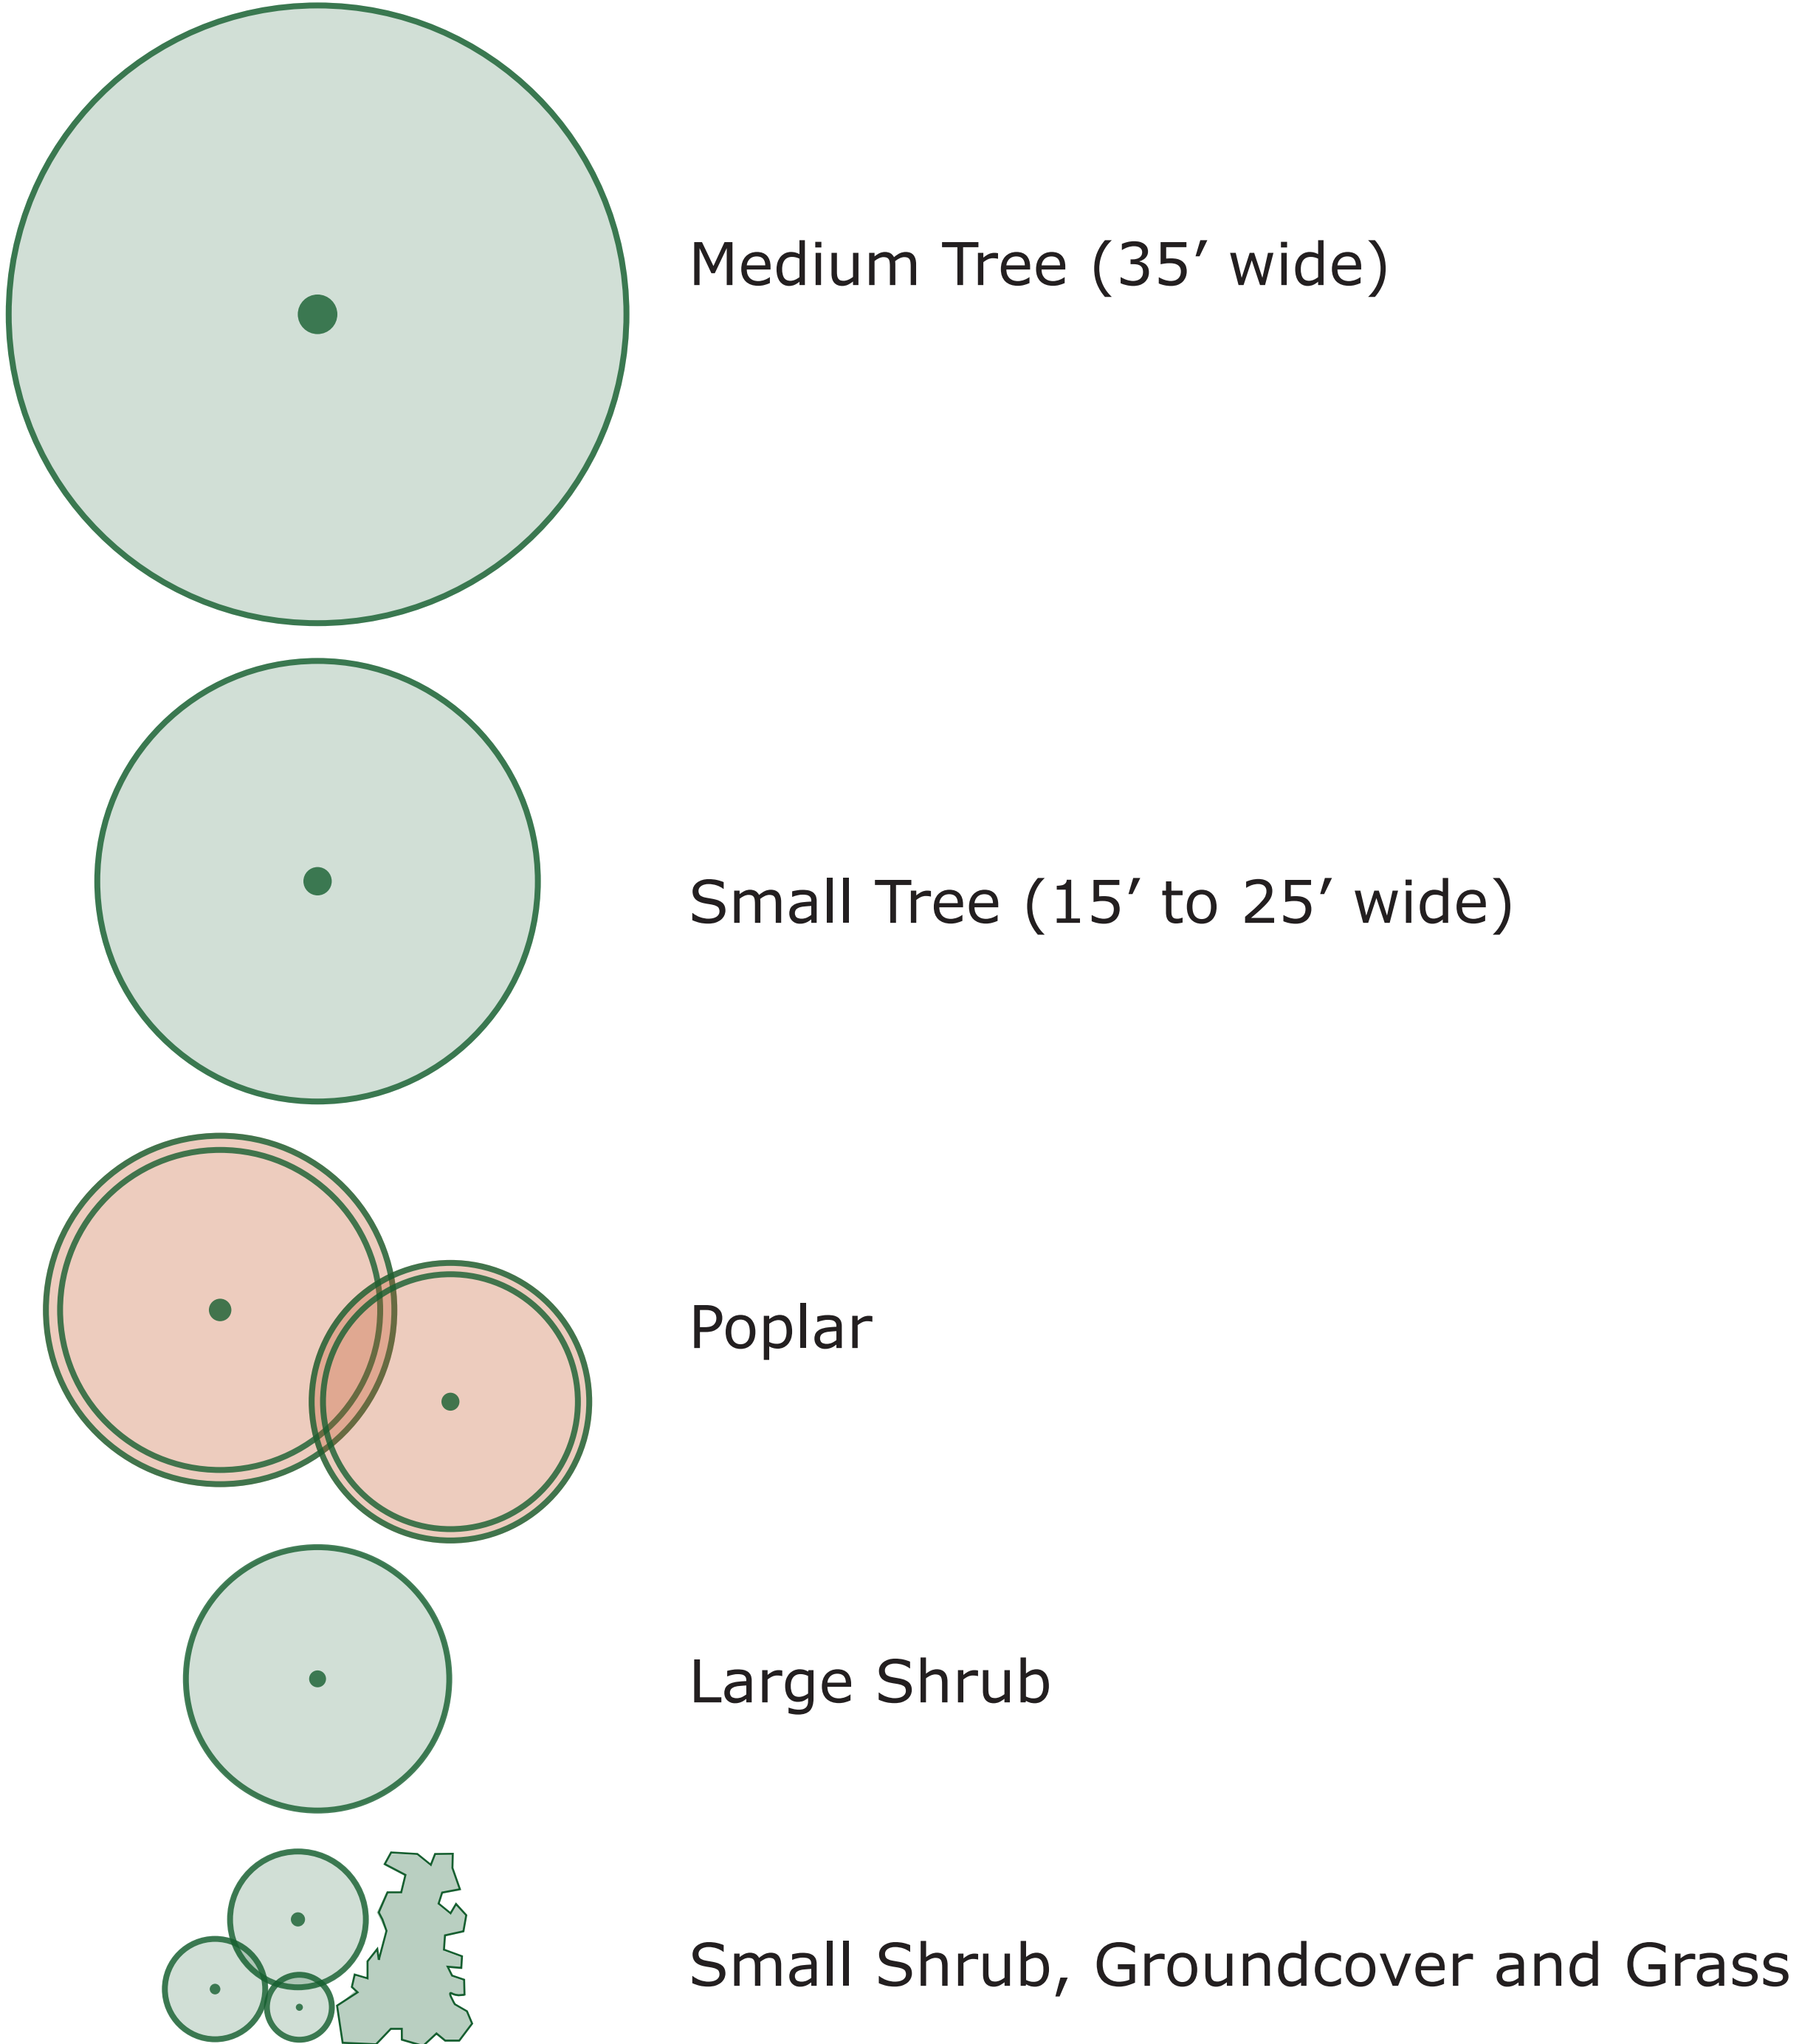

# Parkway Concept

## North Side of Road - Kah Tai Park

Section (not to scale)

Sims Way Gateway Plan Implementation and Boat Yard Expansion  
**Stakeholder Meeting #7 - 7/26/2022**

# Parkway Concept Legend

Sims Way Gateway Plan Implementation and Boat Yard Expansion  
**Stakeholder Meeting #7 - 7/26/2022**