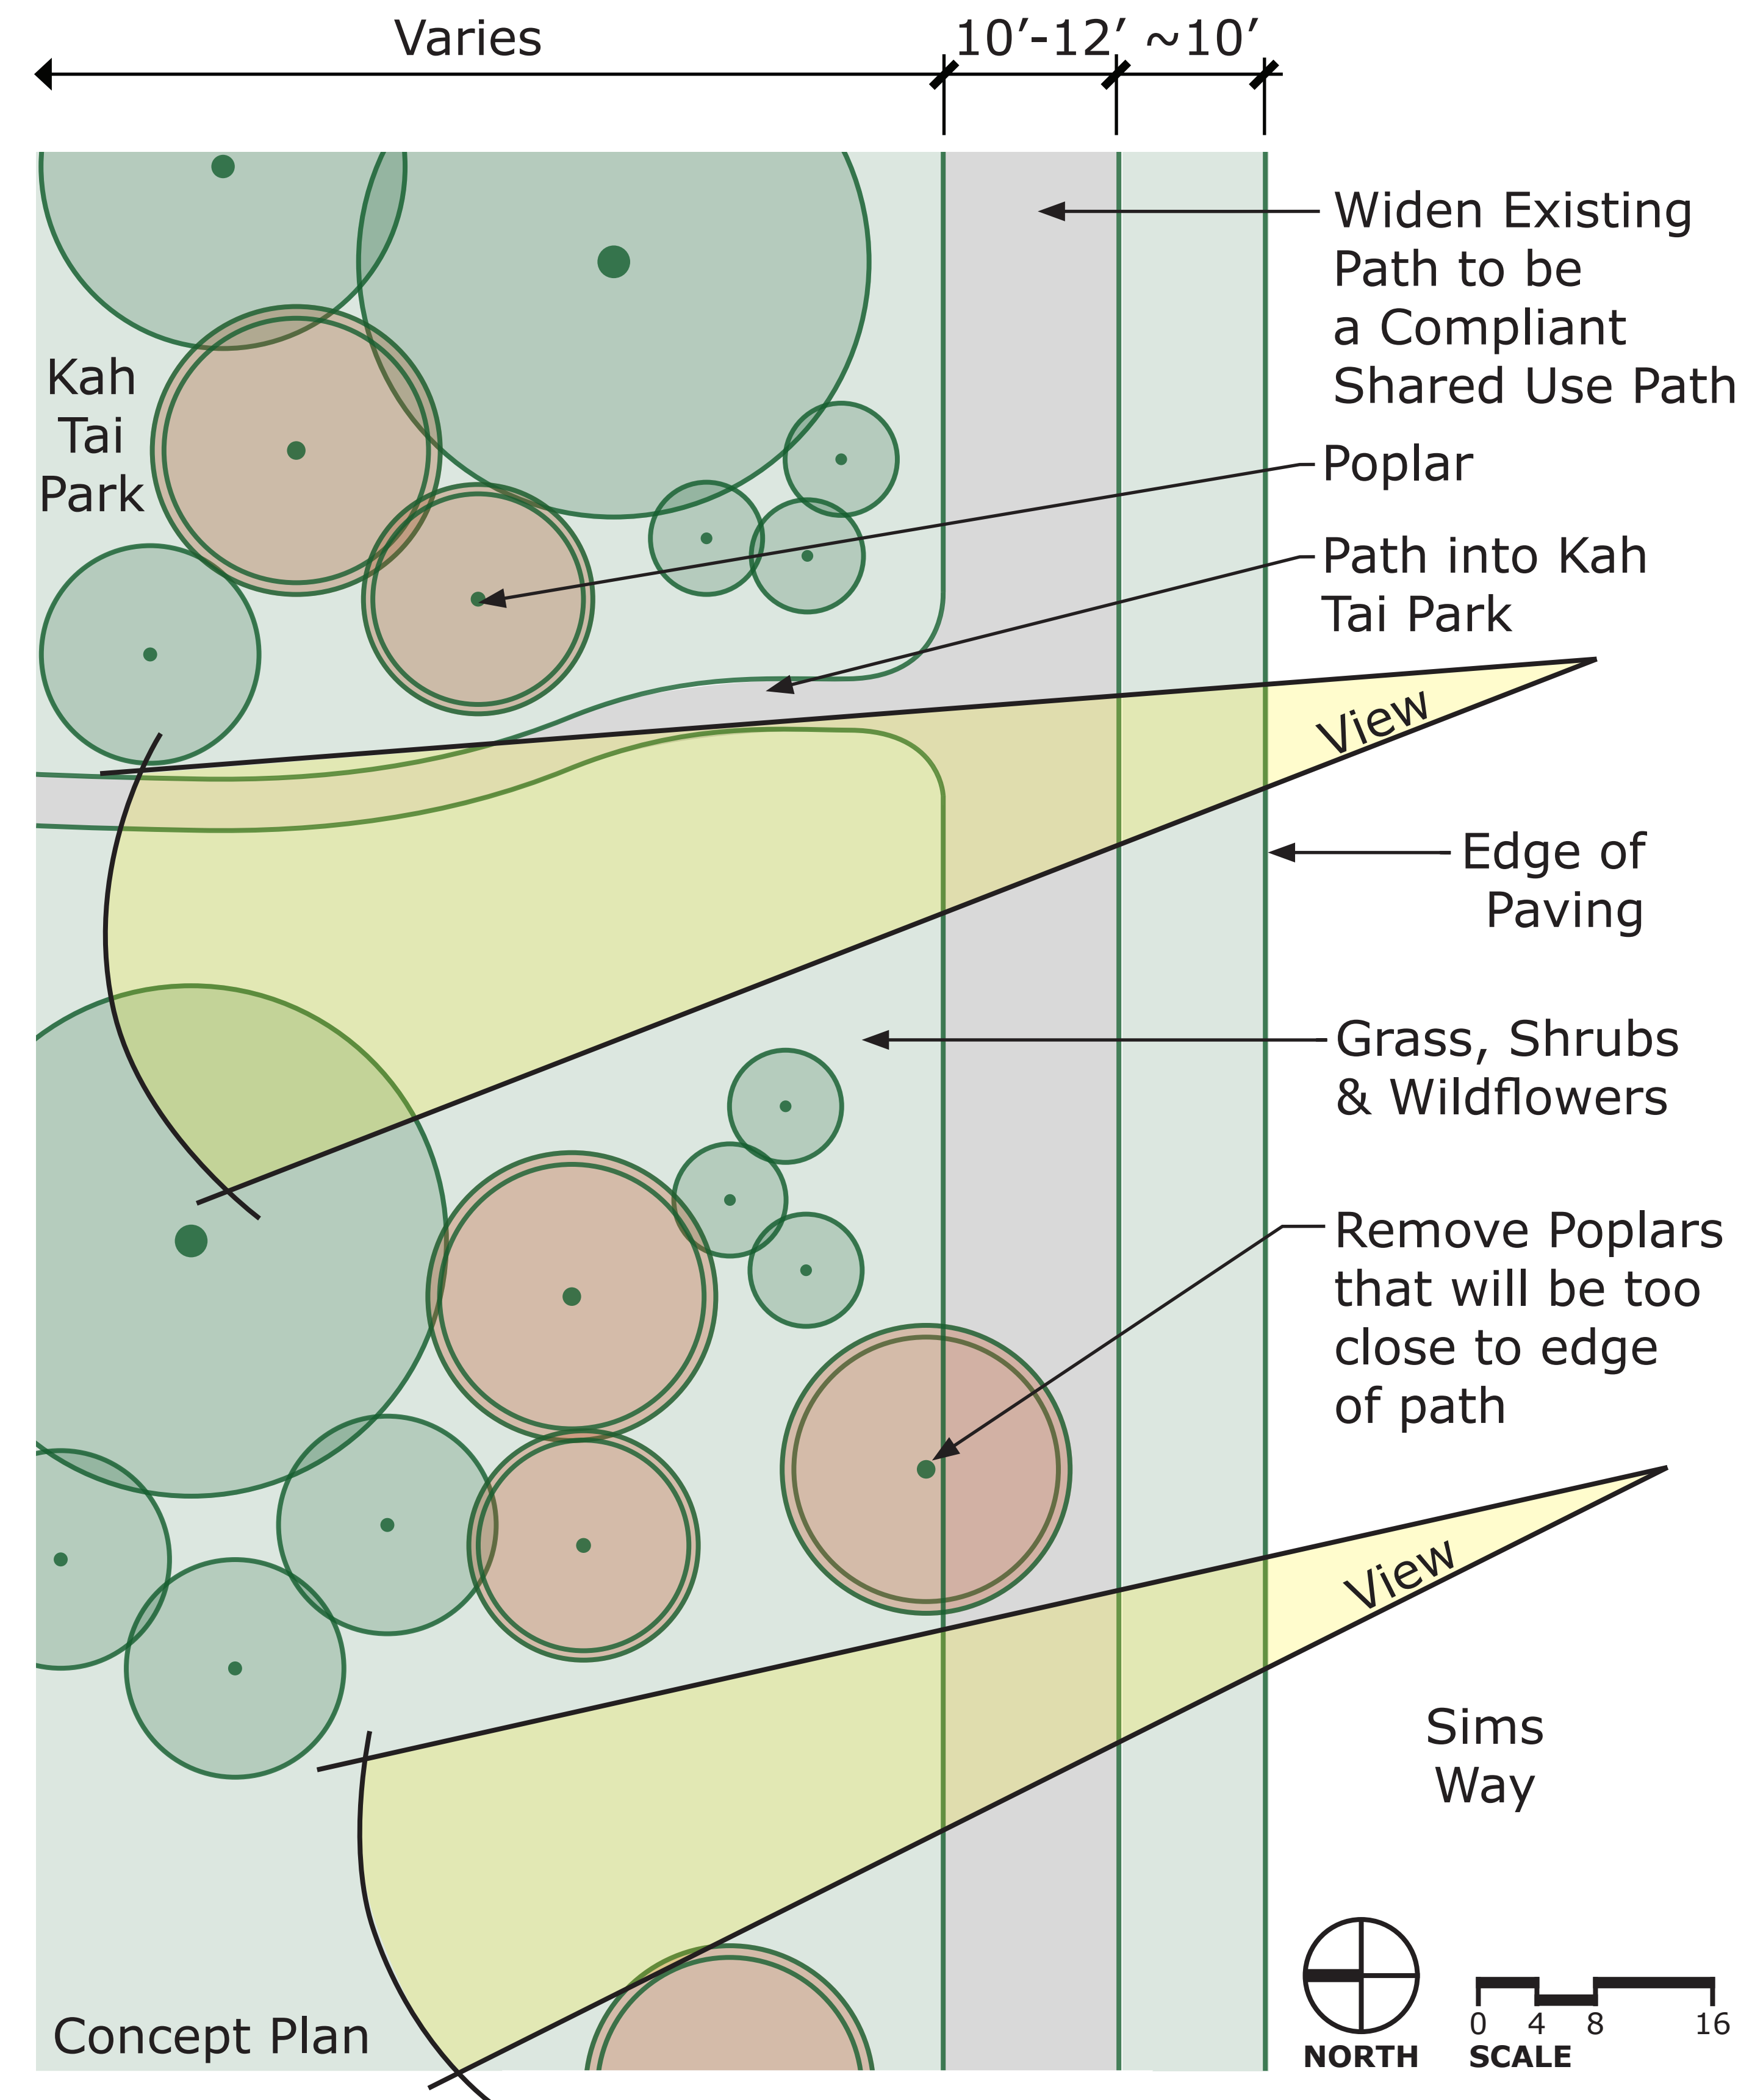

Sims Way Gateway Plan Implementation and Boat Yard Expansion
Stakeholder Meeting #7 - 7/26/2022