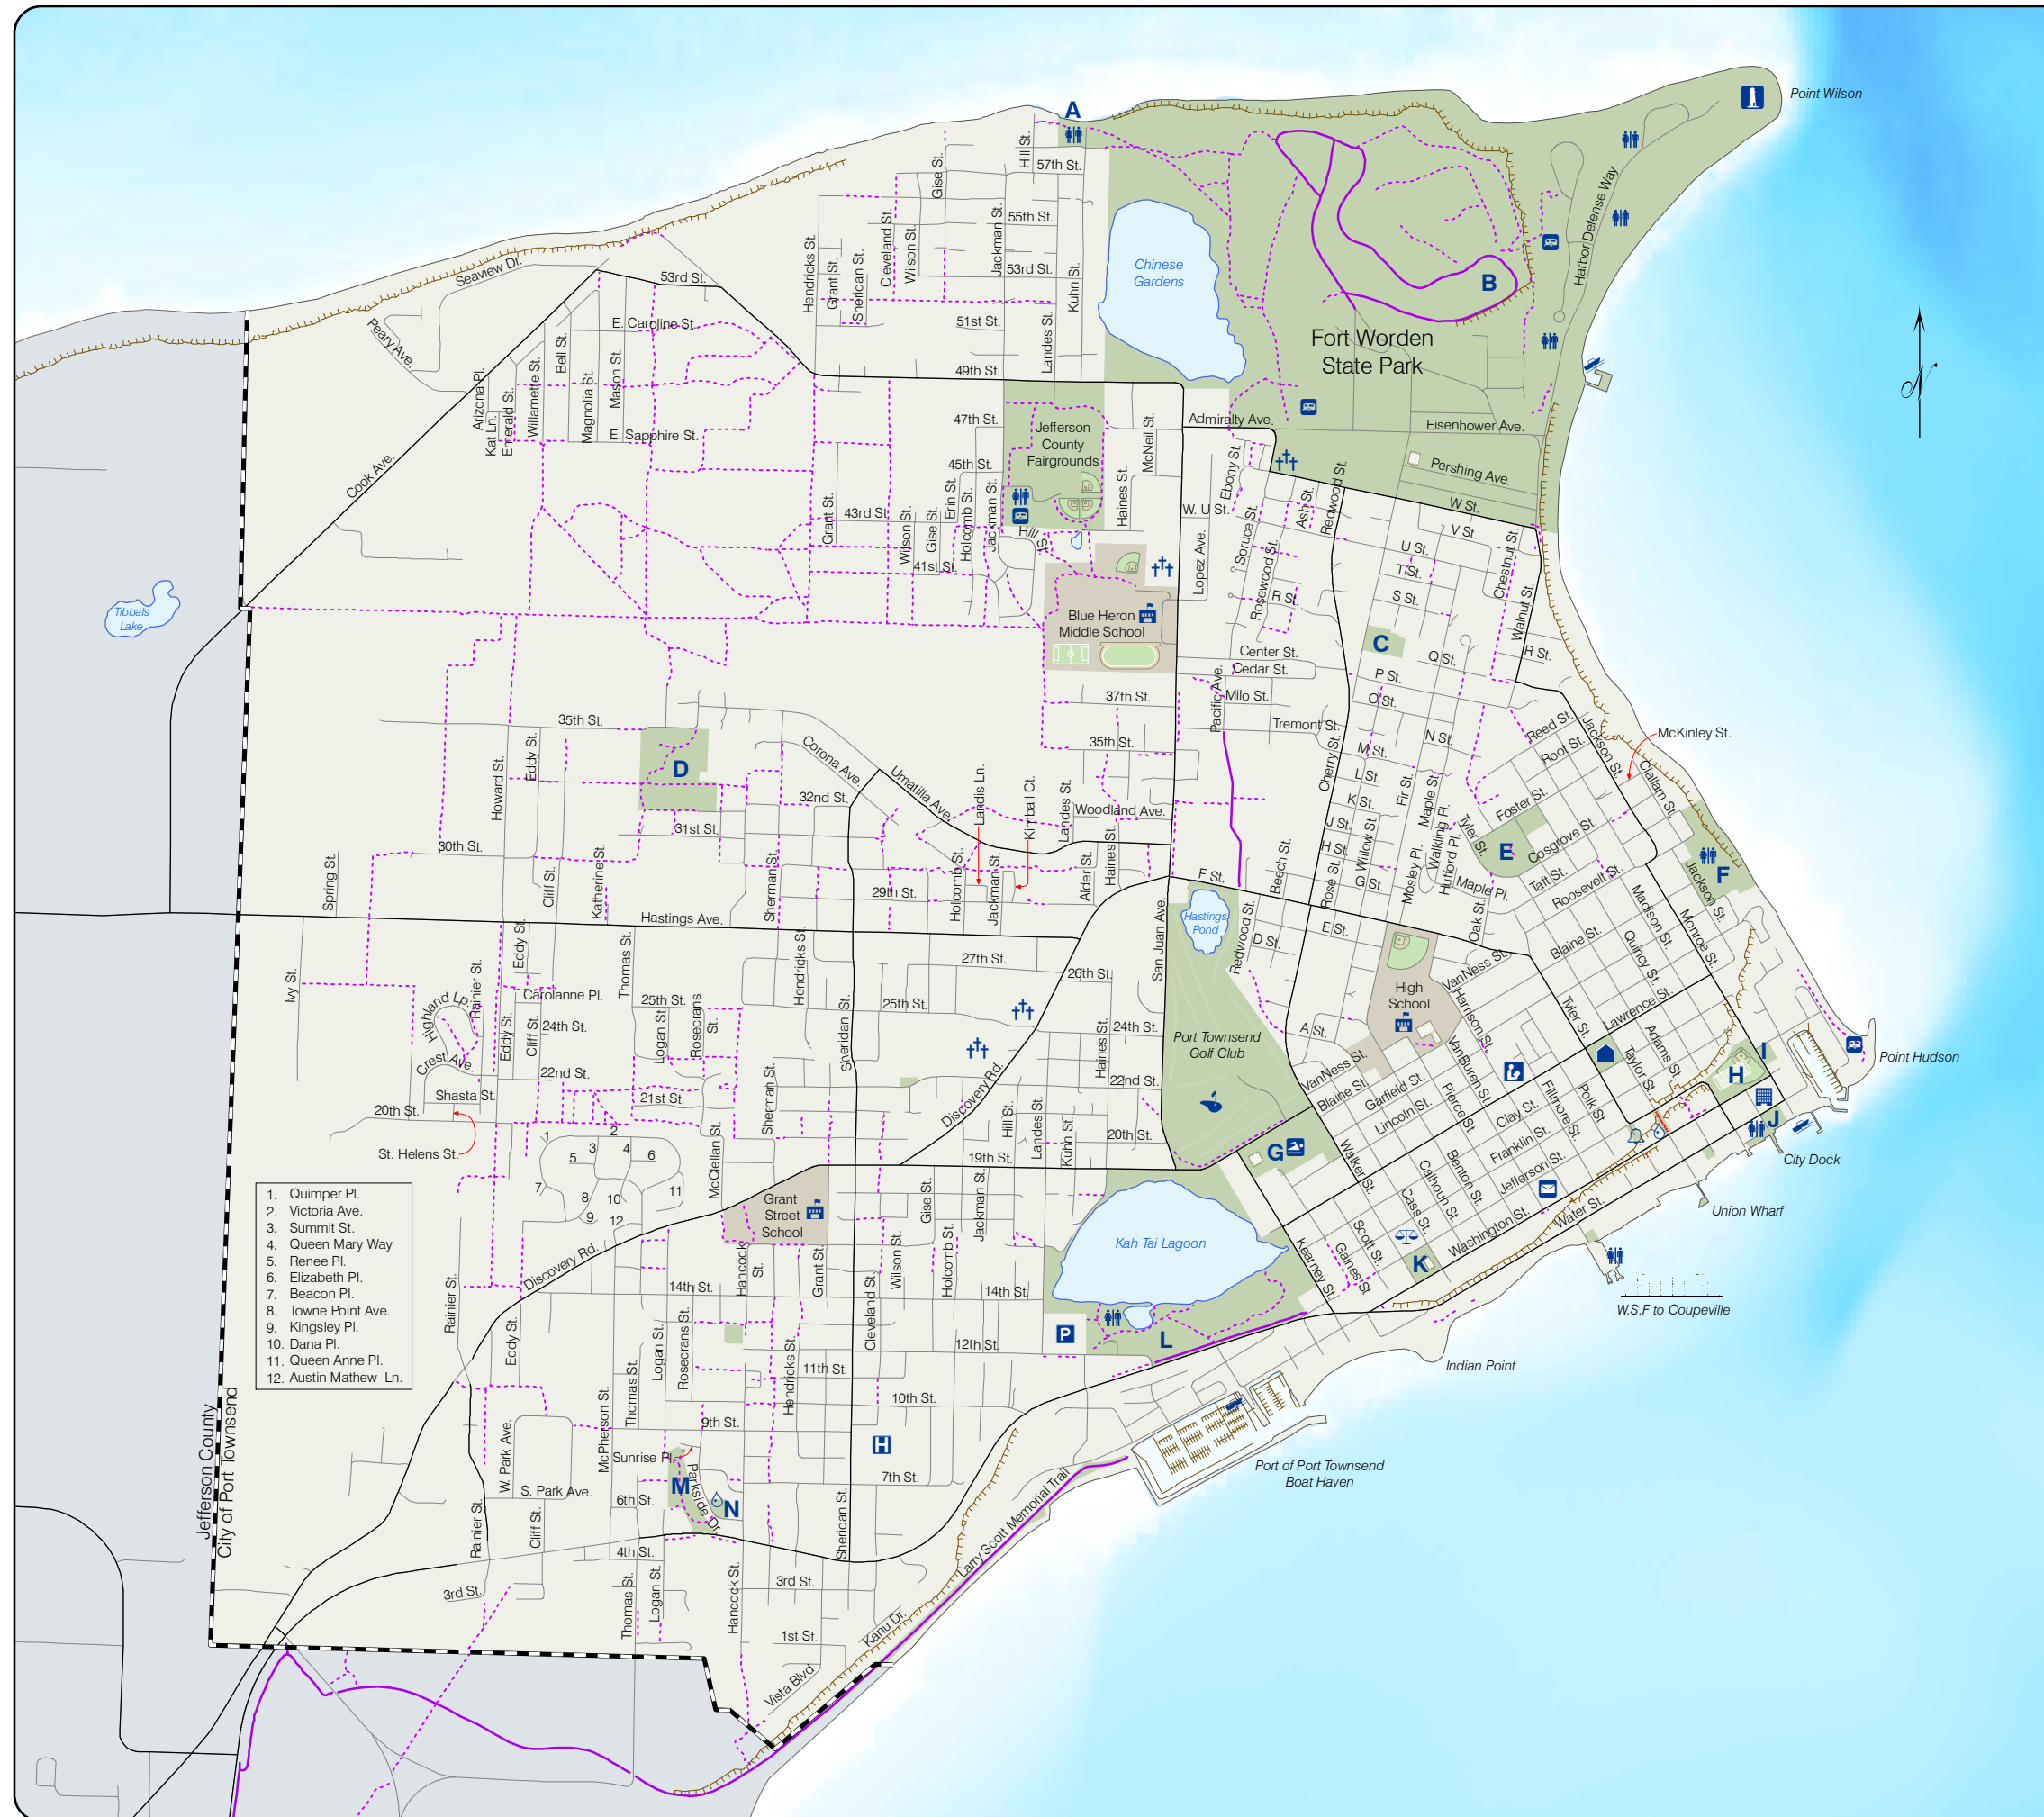

CITY OF PORT TOWNSEND

- Pedestrian and bicycle off-street trail/path
- Trails
- Top of Bluff
- Stairs

- Bell Tower
- Boat Launch
- Camping
- Cemetery
- City Hall
- Community Center
- Drinking Fountain
- Golf Course
- Hospital
- Jefferson County Courthouse
- Library
- Park and Ride
- Post Office
- Restrooms
- School
- Swimming Pool

Parks

- A** North Beach County Park
- B** Fort Worden
- C** Bobby McGarraugh Park
- D** 35th Street Park
- E** Sather Park
- F** Chetzemoka Park
- G** Mountain View Playground
- H** Memorial Field
- I** Skateboard Park
- J** Courthouse Park
- K** Kah Tai Lagoon Nature Park
- L** Bishop Park
- M** Parkside Park

1. Quimper Pl.
2. Victoria Ave.
3. Summit St.
4. Queen Mary Way
5. Renee Pl.
6. Elizabeth Pl.
7. Beacon Pl.
8. Towne Point Ave.
9. Kingsley Pl.
10. Dana Pl.
11. Queen Anne Pl.
12. Austin Mathew Ln.

Jefferson County
City of Port Townsend